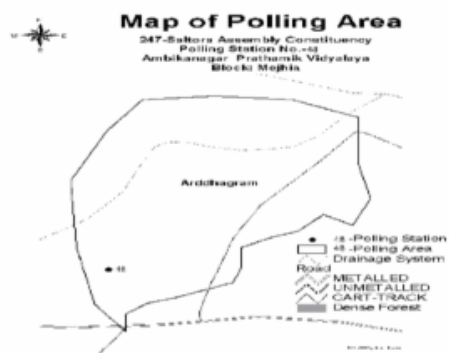

Nazri Naksha

Google Map View