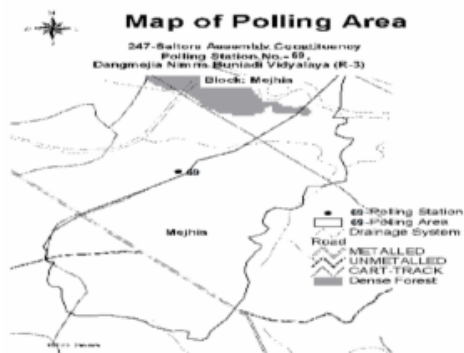

Nazri Naksha

Google Map View