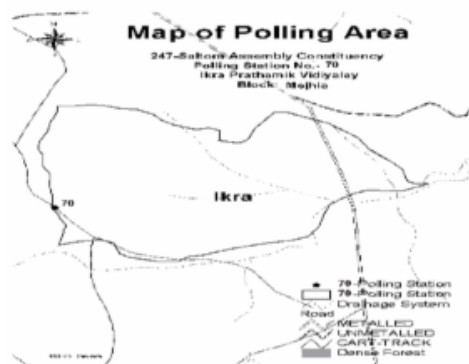

Nazri Naksha

Google Map View