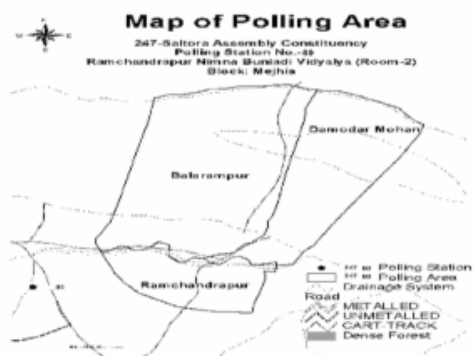

Nazri Naksha

Google Map View