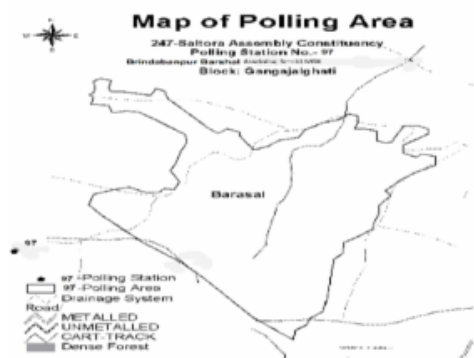

Nazri Naksha

Google Map View