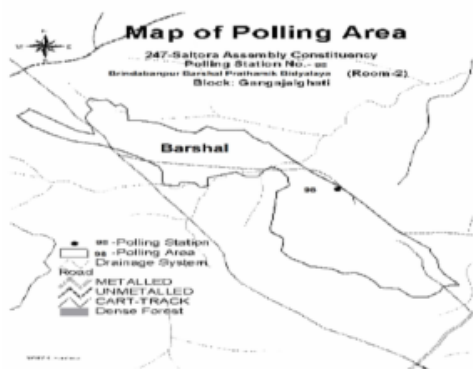

Nazri Naksha

Google Map View