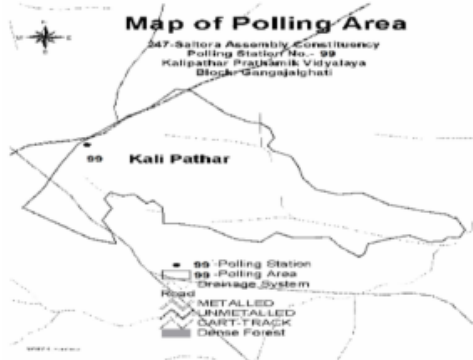

Nazri Naksha

Google Map View