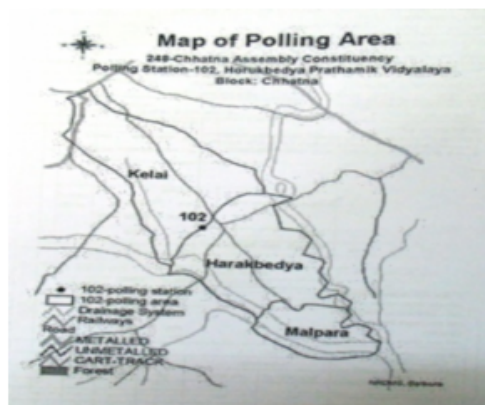

Nazri Naksha

Google Map View