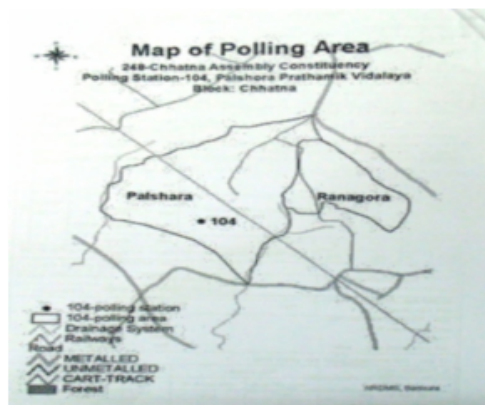

Nazri Naksha

Google Map View