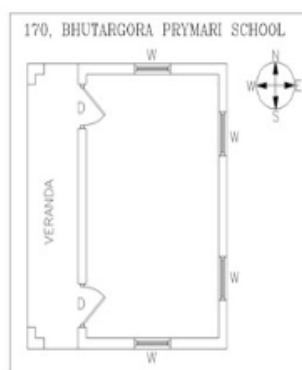

Nazri Naksha

Google Map View

Polling Station Building Front View

Polling Station Front View

Cad View

Key MAP View