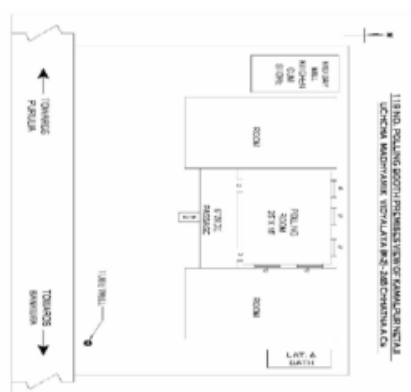

Nazri Naksha

Google Map View

Polling Station Building Front View

Polling Station Front View

Cad View

Key MAP View