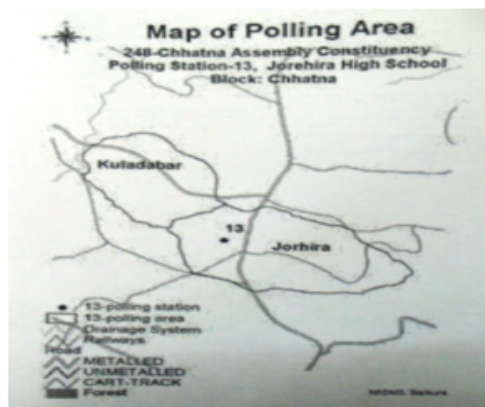

Nazri Naksha

Google Map View