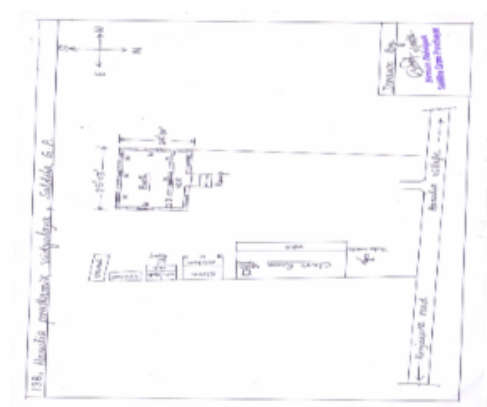

Nazri Naksha

Google Map View

Polling Station Building Front View

Polling Station Front View

Cad View

Key MAP View