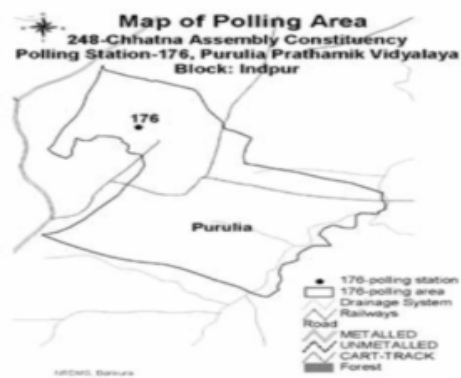

Nazri Naksha

Google Map View