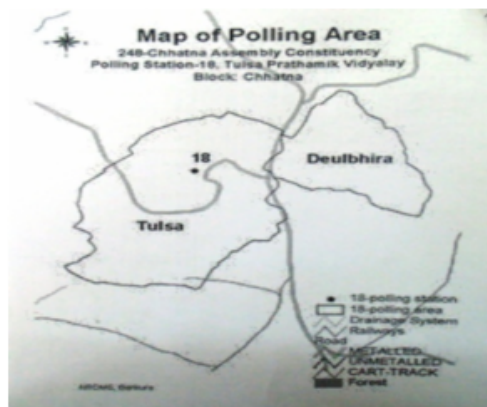

Nazri Naksha

Google Map View