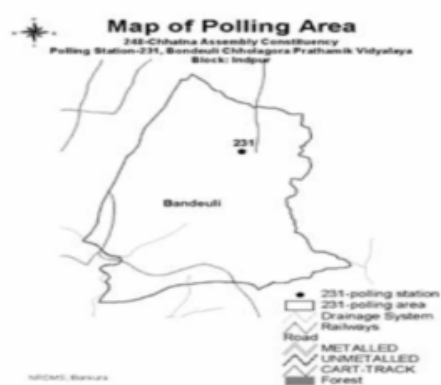

Nazri Naksha

Google Map View