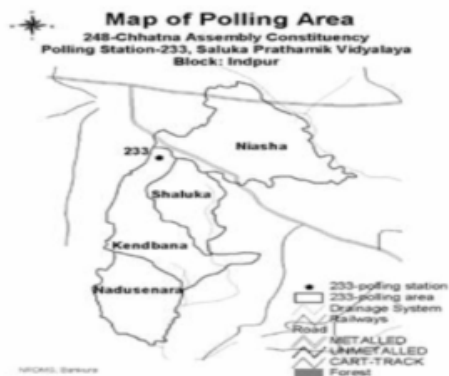

Nazri Naksha

Google Map View