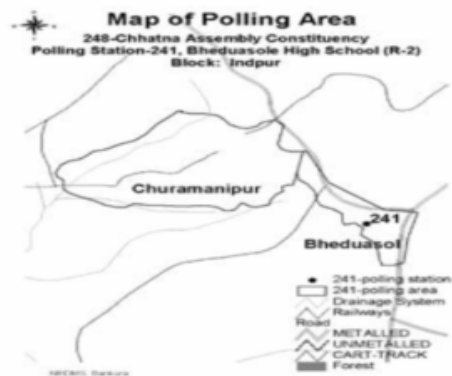

Nazri Naksha

Google Map View