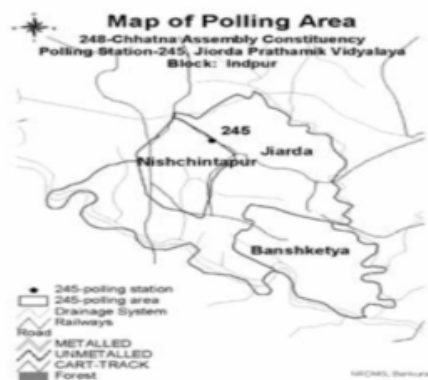

Nazri Naksha

Google Map View