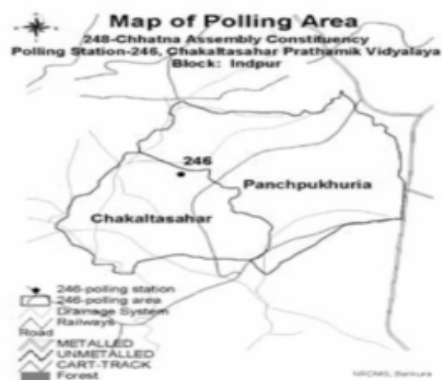

Nazri Naksha

Google Map View