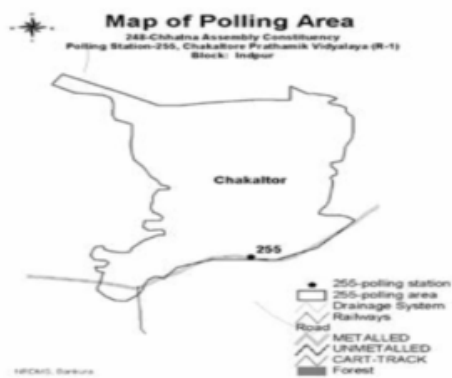

Nazri Naksha

Google Map View