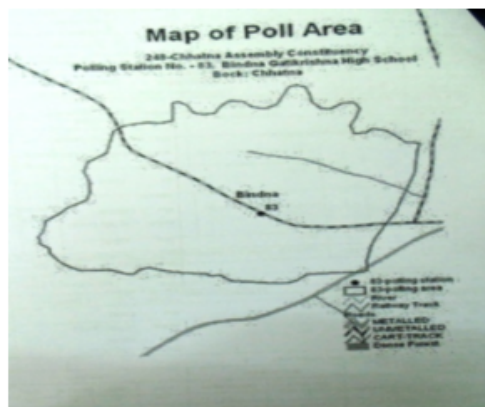

Nazri Naksha

Google Map View