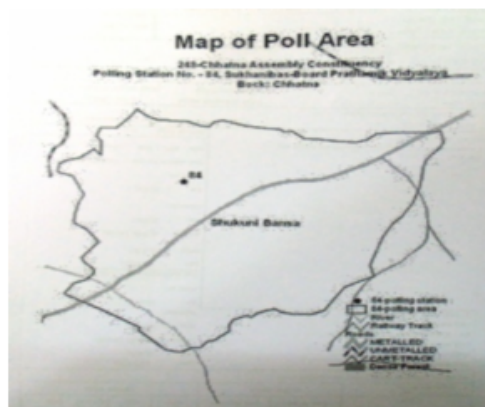

Nazri Naksha

Google Map View