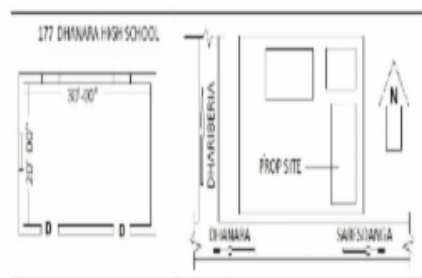

Nazri Naksha

Google Map View

Polling Station Building Front View

Polling Station Front View

Cad View

Key MAP View