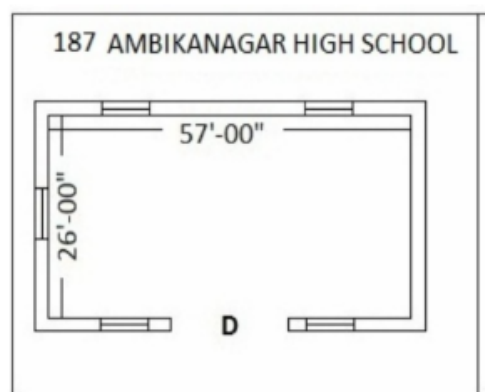

Nazri Naksha

Google Map View

Polling Station Building Front View

Polling Station Front View

Cad View

Key MAP View