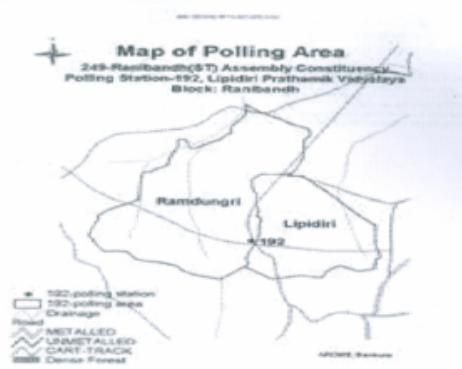

Nazri Naksha

Google Map View