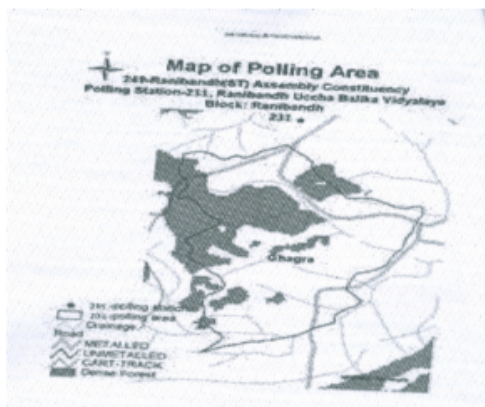

Nazri Naksha

Google Map View