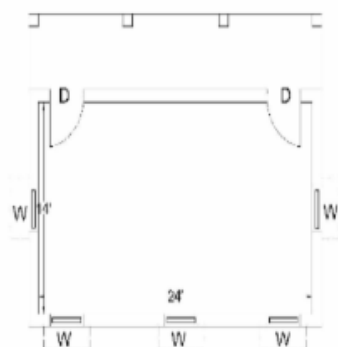

Cad View

280, CHHENDAPATHAR PRIMARY SCHOOL