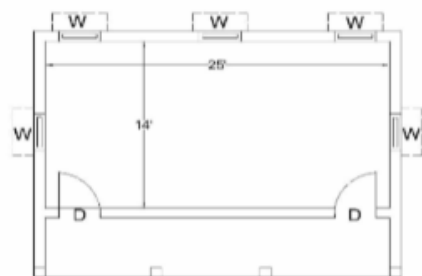

Cad View

281, DHANJHAR PRIMARY SCHOOL