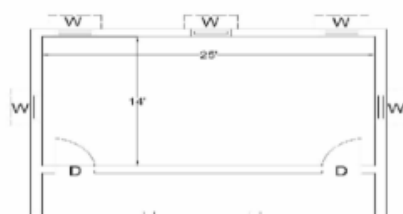

Cad View

282. BARIKUL PRIMARY SCHOOL