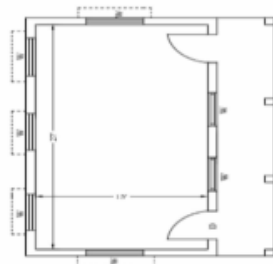

Cad View

285, DHAJURI PRIMARY SCHOOL