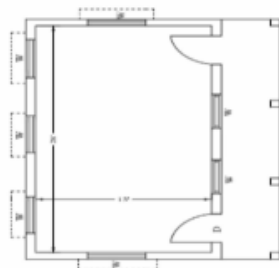

Cad View

287, KHARUJHORE PRIMARY SCHOOL