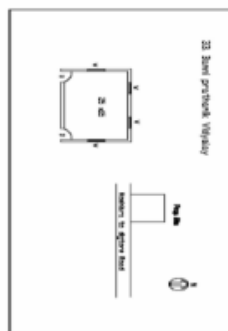

Nazri Naksha

Google Map View

Polling Station Building Front View

Polling Station Front View

Cad View

Key MAP View