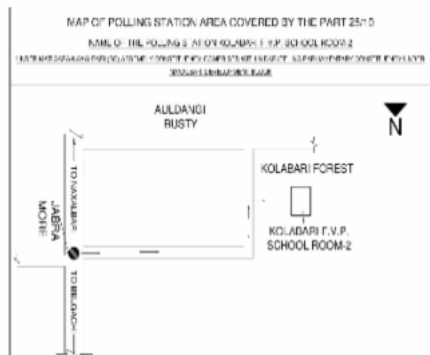

Nazri Naksha

Google Map View