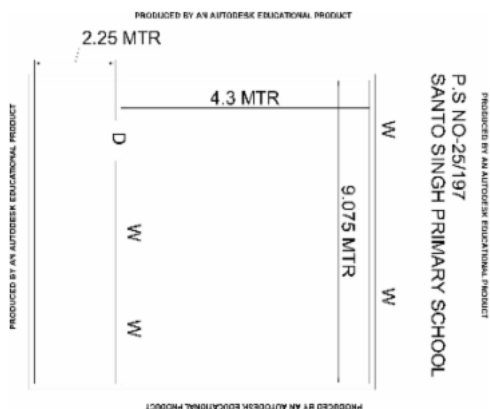

Nazri Naksha

Google Map View

Polling Station Building Front View

Polling Station Front View

Cad View

Key MAP View