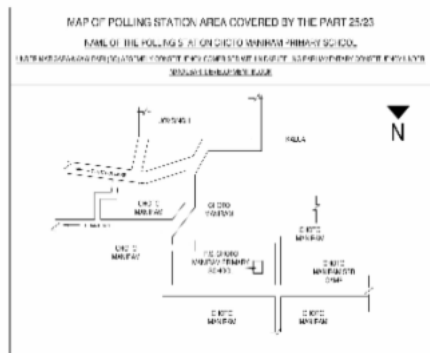

Nazri Naksha

Google Map View