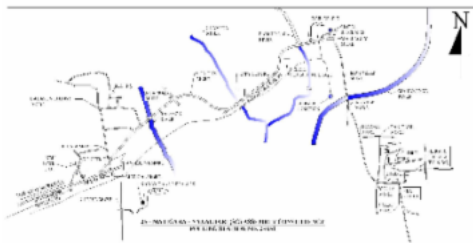

Nazri Naksha

Google Map View