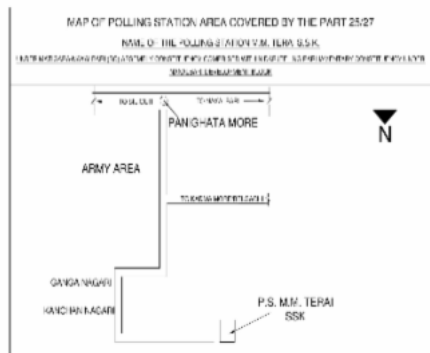

Nazri Naksha

Google Map View