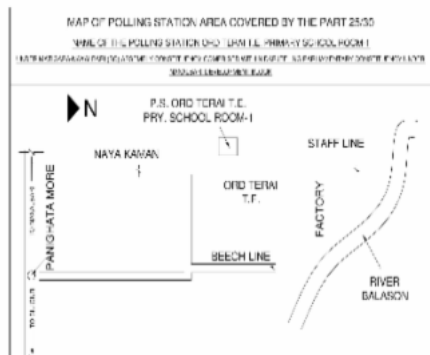

Nazri Naksha

Google Map View