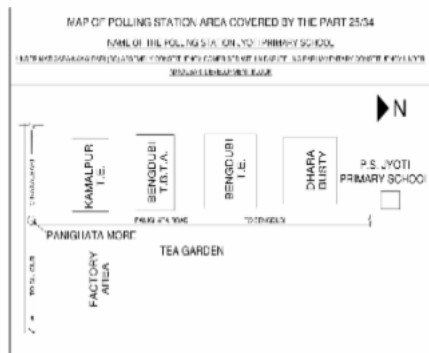

Nazri Naksha

Google Map View