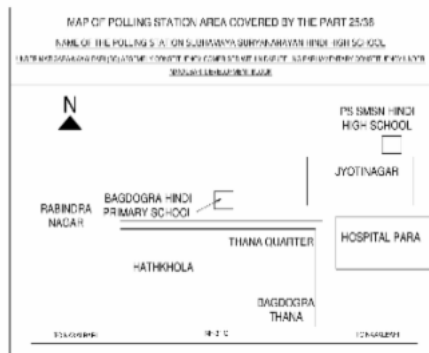

Nazri Naksha

Google Map View