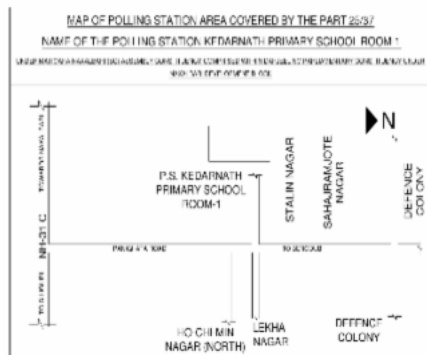

Nazri Naksha

Google Map View