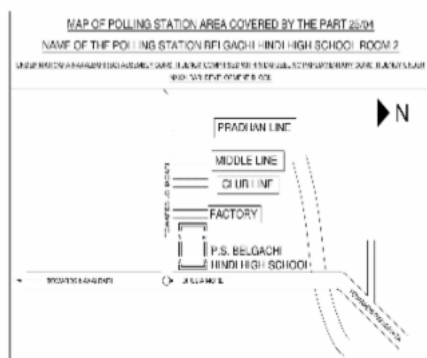

Nazri Naksha

Google Map View

Polling Station Building Front View

Polling Station Front View

Cad View

Key MAP View