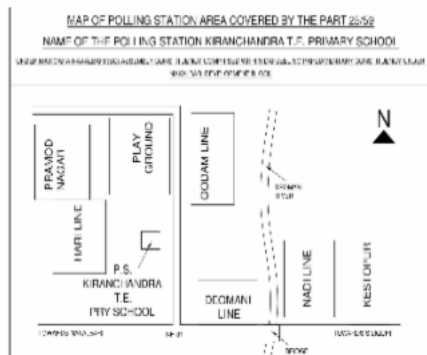

Nazri Naksha

Google Map View