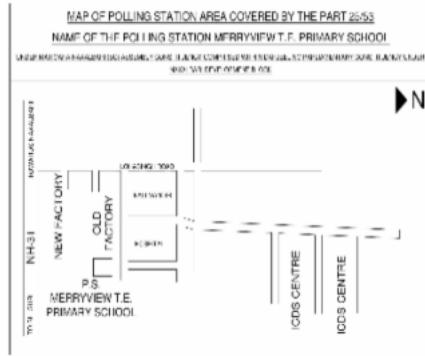

Nazri Naksha

Google Map View