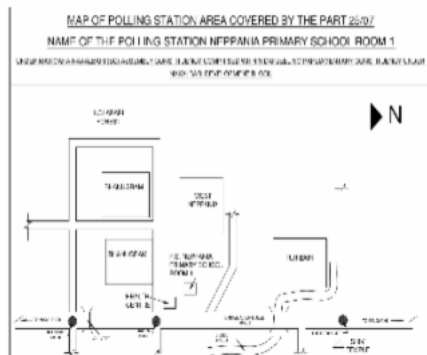

Nazri Naksha

Google Map View