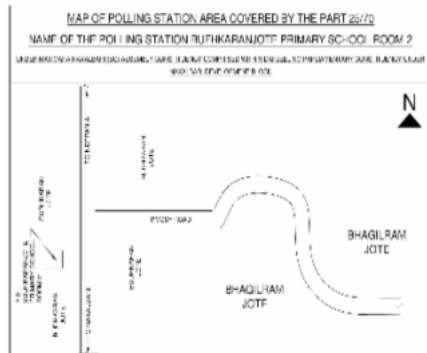

Nazri Naksha

Google Map View