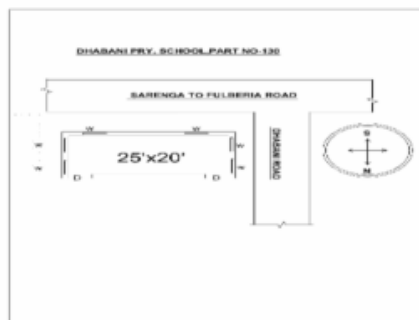

Nazri Naksha

Google Map View

Polling Station Building Front View

Polling Station Front View

Cad View

Key MAP View