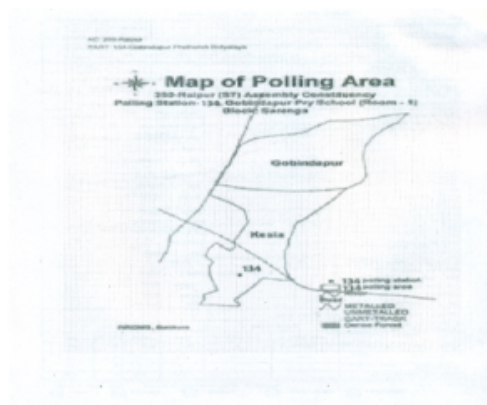

Nazri Naksha

Google Map View