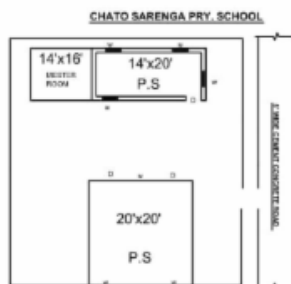

Nazri Naksha

Google Map View

Polling Station Building Front View

Polling Station Front View

Cad View

Key MAP View